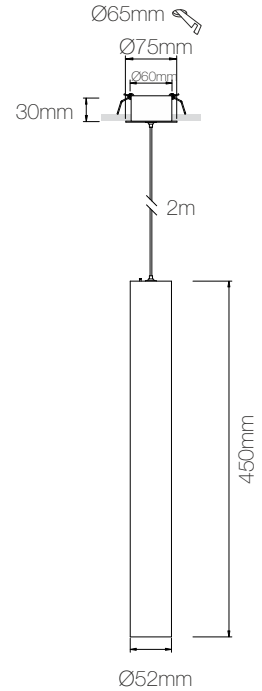

SUPERFICIE INCLUIDO
SURFACE INCLUDED

EMPOTRABLE INCLUIDO
EMBEDDED INCLUDED

ARO BLANCO (INCLUIDO)
WHITE RING (INCLUDED)
CODE 4463

CCT SWITCH

ARO NEGRO (INCLUIDO)
BLACK RING (INCLUDED)
CODE 4463, 4464

3 REFLECTORS INCLUDED
INCLUYE 3 REFLECTORES

CODE	COLOR	CCT SWITCH			LUMENS	POWER	VOLTAGE	ANGLE	PF	A	Hz
4463	○ WHITE	2.700 K	3.000 K	4.000 K	1.100	10W	220-240V	15°/38°/60°	> 0,9	0,05	50/60
4464	● BLACK	2.700 K	3.000 K	4.000 K	1.100	10W	220-240V	15°/38°/60°	> 0,9	0,05	50/60