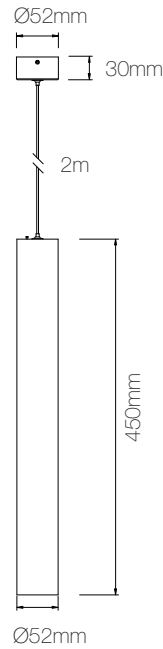

SUPERFICIE INCLUIDO
SURFACE INCLUDED

EMPOTRABLE INCLUIDO
EMBEDDED INCLUDED

ARO BLANCO (INCLUIDO)
WHITE RING (INCLUDED)
CODE 4463

CCT SWITCH

ARO NEGRO (INCLUIDO)
BLACK RING (INCLUDED)
CODE 4463, 4464

3 REFLECTORS INCLUDED
INCLUYE 3 REFLECTORES

CODE	COLOR	CCT SWITCH			LUMENS	POWER	VOLTAGE	ANGLE	PF	A	Hz
4463	○ WHITE	2.700 K	3.000 K	4.000 K	1.100	10W	220-240V	15°/38°/60°	> 0,9	0,05	50/60
4464	● BLACK	2.700 K	3.000 K	4.000 K	1.100	10W	220-240V	15°/38°/60°	> 0,9	0,05	50/60