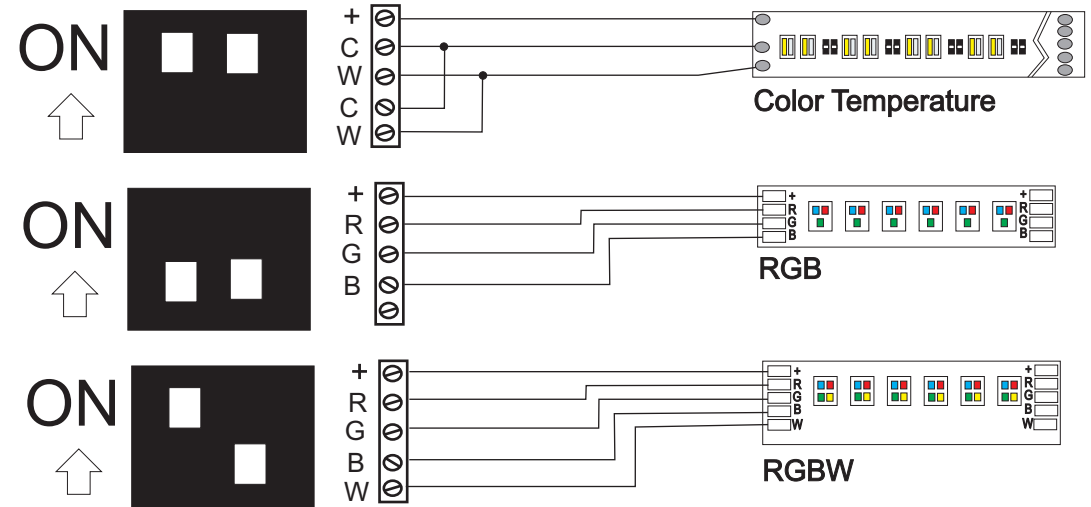

ON ↑

TYPE	1	2
RGB	OFF	OFF
RGBW	ON	OFF
DIM	OFF	ON
CCT	ON	ON

Dimmer radio controlled system