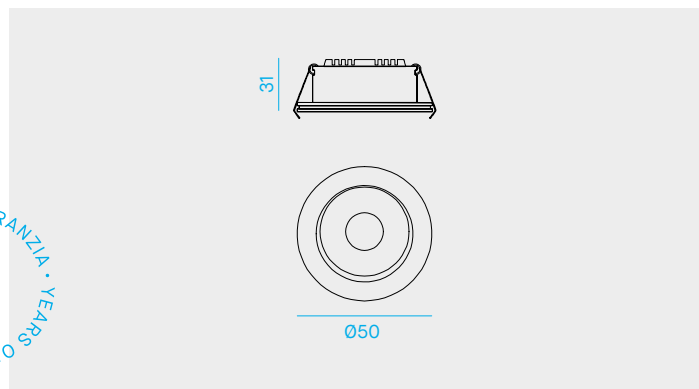

91090

Codice - Code	Nominal lumen	W	CCT	mA	Lens	CRI
91090/45/3K	180	3	3000K	700	40°	85
91090/45/4K	200	3	4000K	700	40°	85

2 ANNI DI GARANZIA
OF GUARANTEE

Incasso LED orientabile per installazione nel controsoffitto.

Adjustable recessed LED fitting for false ceiling installation.

Appareil à encastrer LED orientable pour installation dans faux-plafond.

LED-Deckeneinbau verstellbar.

LED CREE

CREE LED.

LED CREE

CREE LED.

Life time 50.000h (rendimento 70%).

Life time 50.000h (70% lumen maintenance).

Durée de vie 50.000h (rendement 70%).

Lebensdauer 50.000h. (Lichtstrom 70%).

Anello in alluminio. Corpo in alluminio anodizzato nero. Lente in metacrilato.

Ring in aluminium. Body in black anodized aluminium. Methacrylate lens.