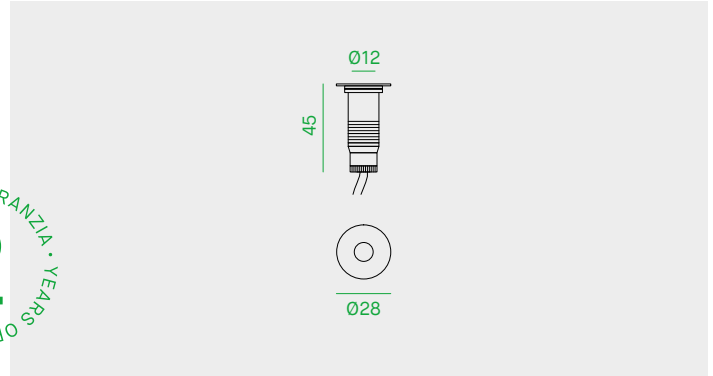

2 ANNI DI GARANZIA
2 YEARS OF GUARANTEE

90990

Code	Nominal lumen	W	CCT	Beam
90990/45/3K	80	1	3100K	45°
90990/45/4K	90	1	4000K	45°
90990/45/6K	100	1	6000K	45°

CRI 85	CRI 6K70	45°	25mm	350mA	DRIVER NOT INCLUDED	S series	IK06	IP65	CE	F	III	A++ A+ A
--------	----------	-----	------	-------	---------------------	----------	------	------	----	---	-----	----------

Incasso LED calpestabile tondo e quadro per installazione a parete, a soffitto o a pavimento.

Walk over round and square recessed LED luminaire for wall, ceiling or ground installation.

Encastré de sol LED rond ou carré pour installation en plafond, au sol ou au mur.

Begehbarer quadratischer oder runder LED-Einbau für Boden, Wand oder Deckeninstallation.

LED CREE	CREE LED	LED CREE	CREE LED
Life time 50.000h (rendimento 70%).	Life time 50.000h (70% lumen maintenance).	Durée de vie 50.000h (rendement 70%).	Lebensdauer 50.000h (Lichtstrom 70%).